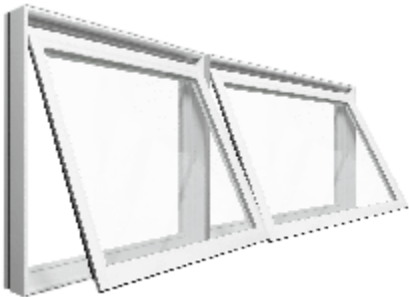

### PVC White Slider

37.5" x 42.5" x 3.25" Frame – 7.25" PVC Clad Wood Jambs  
46.5" x 22" x 3.25" Frame - (No Jamb – Can be provided if needed)

### Casement – Hybrid Black

46" x 38" x 4 5/8" Frame with 1 1/4" Brickmould – 7.5" PVC Clad Wood Jambs – Triple Glass

**Awning – PVC White**

42" x 24" x 4 5/8" Frame – 11" PVC Clad Wood Jambs

72.25" x 17.5" x 4 5/8" Frame – 10.75" PVC Clad Wood Jambs

**Awning – Hybrid Slate/Carbon**

76.5" x 26.5" x 4 5/8" Frame (No Jamb – Can be provided if needed)  
76.5" x 26.5" x 4 5/8" Frame (No Jamb – Can be provided if needed)  
76.5" x 26.5" x 4 5/8" Frame (No Jamb – Can be provided if needed)