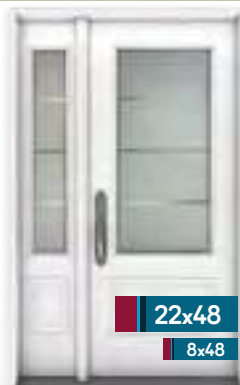

# SULLIVAN

Sandblasted Glass

Clear 3/4" Glass

22x64

7x64