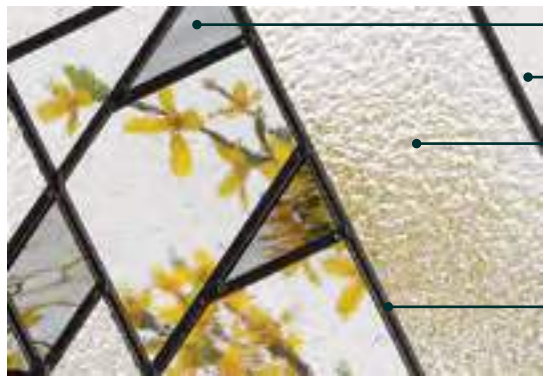

- Grey Water Glass
- Pear Glass
- Seedy Glass
- Antique Black Caming

MASONITE®