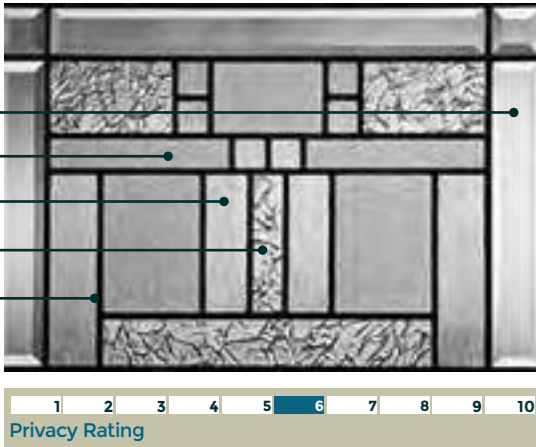

Low-E + Argon

22x48

8x48

Novatech®