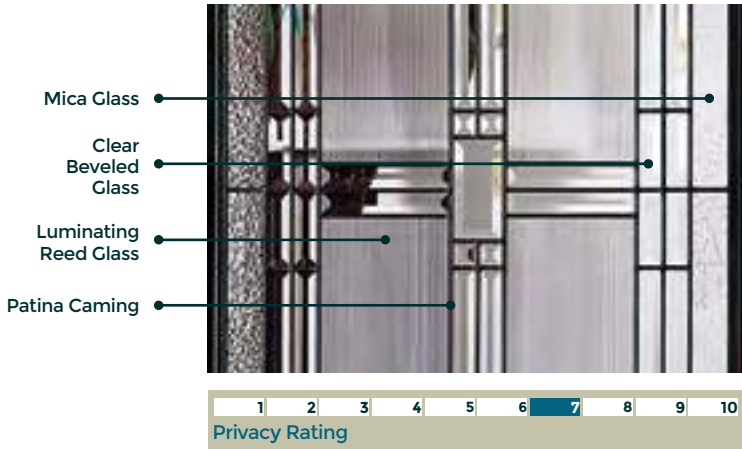

ARTISAN

22x48

8x48