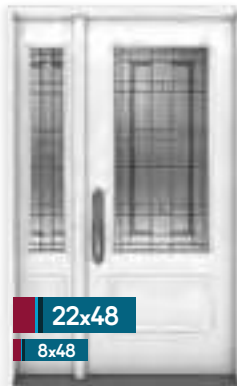

# LEXINGTON

22x64

7x64

- Clear Beveled Glass
- Clear Ripple Glass
- Grey Ripple Glass
- Drawn Glass
- Patina Caming

Privacy Rating

22x48

8x48