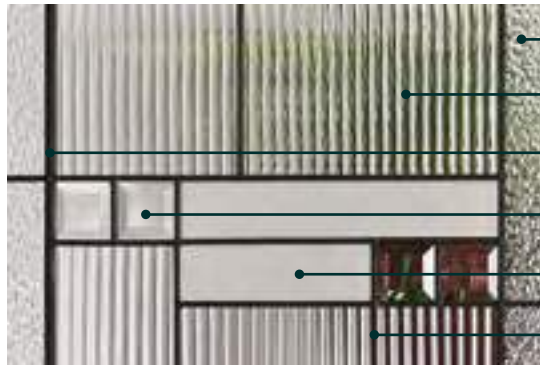

# HARLOW

22x48

8x48

- Granite Glass
- Narrow Reed Glass
- 3/8" Patina Caming
- Clear Beveled Glass
- Sandblasted Glass
- 3/16" Patina Caming

Privacy Rating