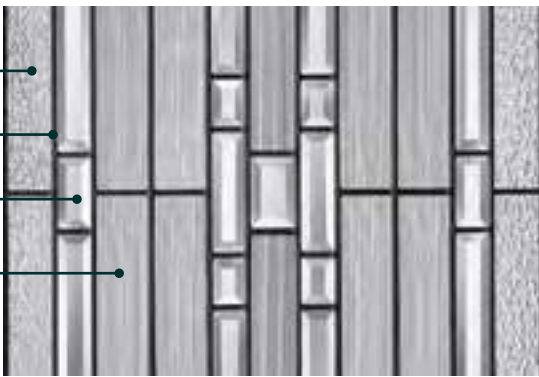

- Granite Glass
- Antique Black Caming
- Clear Beveled Glass
- Narrow Reed Glass