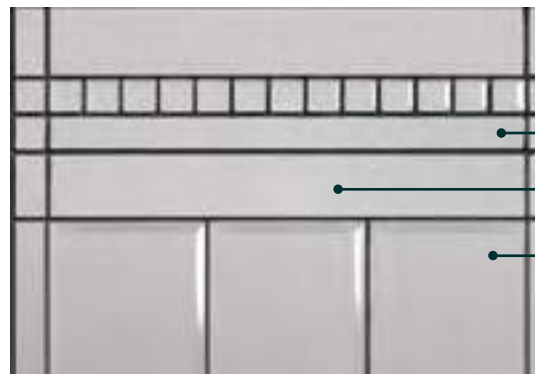

- Patina Caming
- Chinchilla Glass
- Niagara Glass
- Clear Beveled Glass

Novatech®